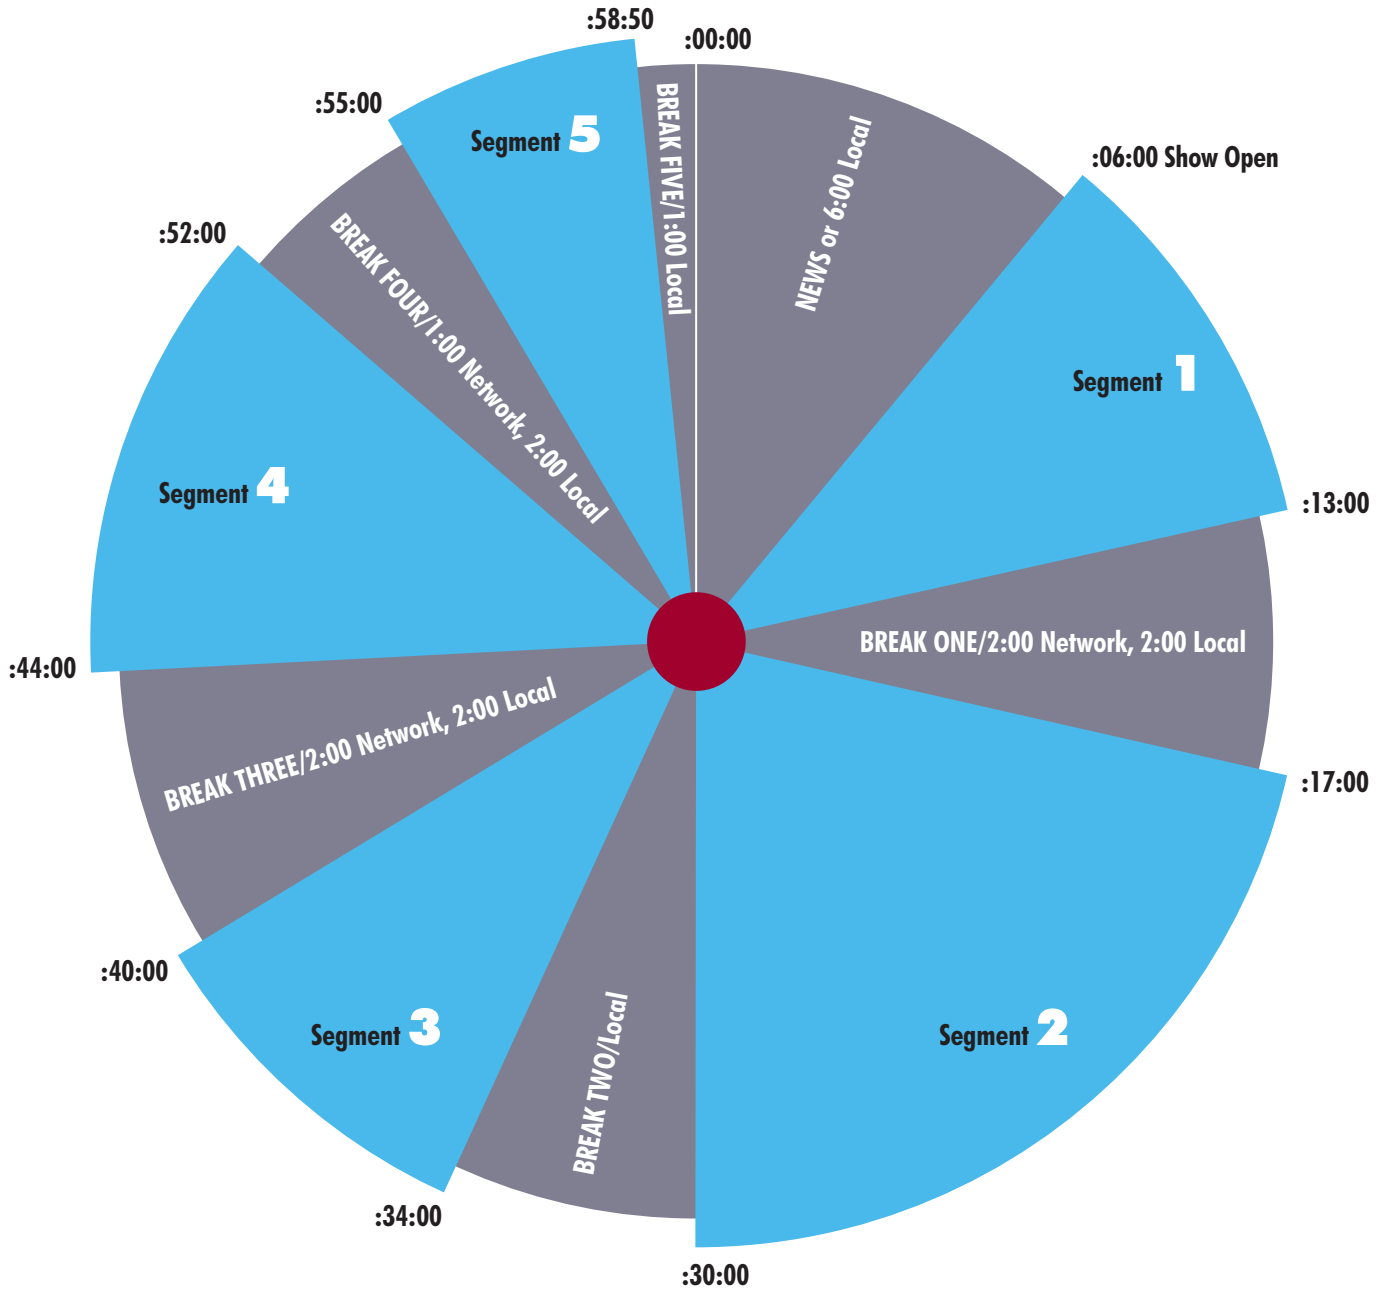

Helping Build Your Audience While Advancing the Kingdom

The Janet Mefferd Show resets traditional "talk shows" on Christian radio to engage Christian bloggers, ministry leaders, top theologians, and your station's listeners in a compelling daily conversation that emphasizes classical Biblical doctrine and breaking issues impacting the church and your world.

CONTACT SRN Affiliate Relations (972) 831.1920, ext. 141

www.janetmefferd.com

the Janet Mefferd SHOW

- Live Monday–Friday 2–5PM EST
- Weekend Best Of Shows Saturday 2–5PM, Sunday 2–5PM
- AMC–3 Satellite / SR–3
- 5 Minute National Barter
- Customized Promos, Liners and Bumpers Updated As Needed