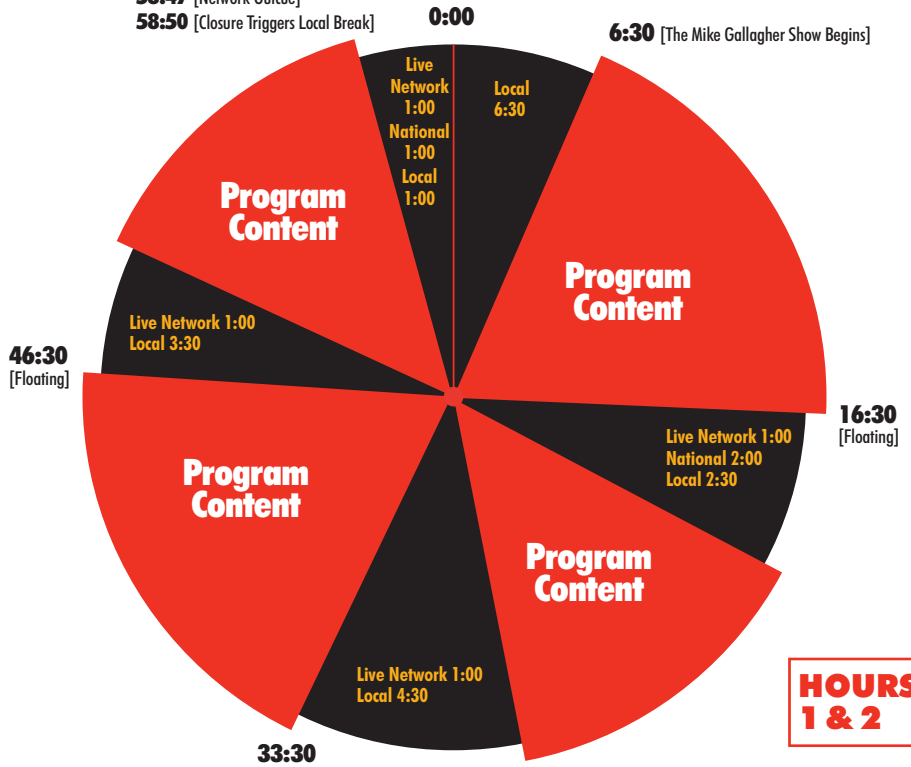

AFFILIATE CLOCKS

MIKE GALLAGHER

S H O W

SALEM RADIO NETWORK / STRAIGHT TALK SOLUTION

- A CONSERVATIVE
- A COMIC
- A CURIOUS COMMENTATOR

WEEKDAYS

LIVE

9AM-12 Noon ET

REFEED

12 Noon-6PM ET

Additional
refeeds
available.

56:35 [Hard Break]
Liner
56:45 [Live Network-1:00]
58:47 [Network Outcue]
58:50 [Closure Triggers Local Break]

56:35 [Hard Break]
Liner
56:45 [Live Network-1:00]
58:47 [Network Outcue]
58:50 [Closure Triggers Local Break]