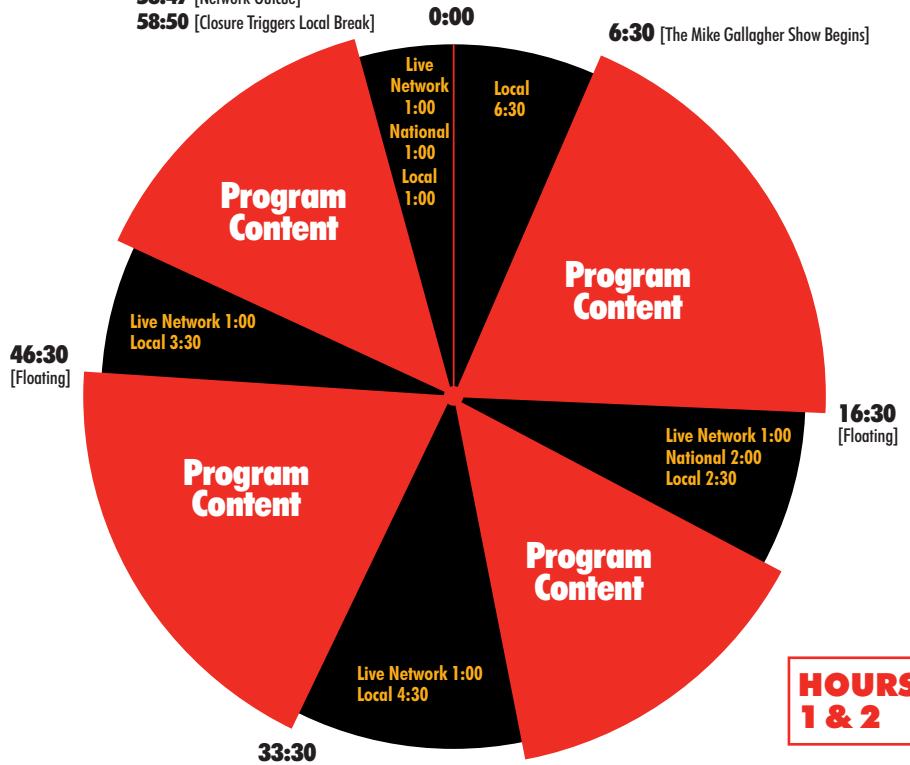

## WEEKDAYS

### LIVE

9AM-12 Noon ET

### REFEED

12 Noon-6PM ET

Additional  
refeeds  
available.

**56:35** [Hard Break]  
Liner  
**56:45** [Live Network-1:00]  
**58:47** [Network Outcue]  
**58:50** [Closure Triggers Local Break]

**56:35** [Hard Break]  
Liner  
**56:45** [Live Network-1:00]  
**58:47** [Network Outcue]  
**58:50** [Closure Triggers Local Break]

**40:47** [Hard Break]  
Liner Closure  
**40:57** [Live Network-1:00]  
**41:57** [Network Outcue]  
**42:00** [Local Break Closure]

**27:47** [Hard Break]  
**27:57** [Live Network-1:00]  
**28:57** [Network Outcue]  
**29:00** [Closure Triggers Local Break 4:30]