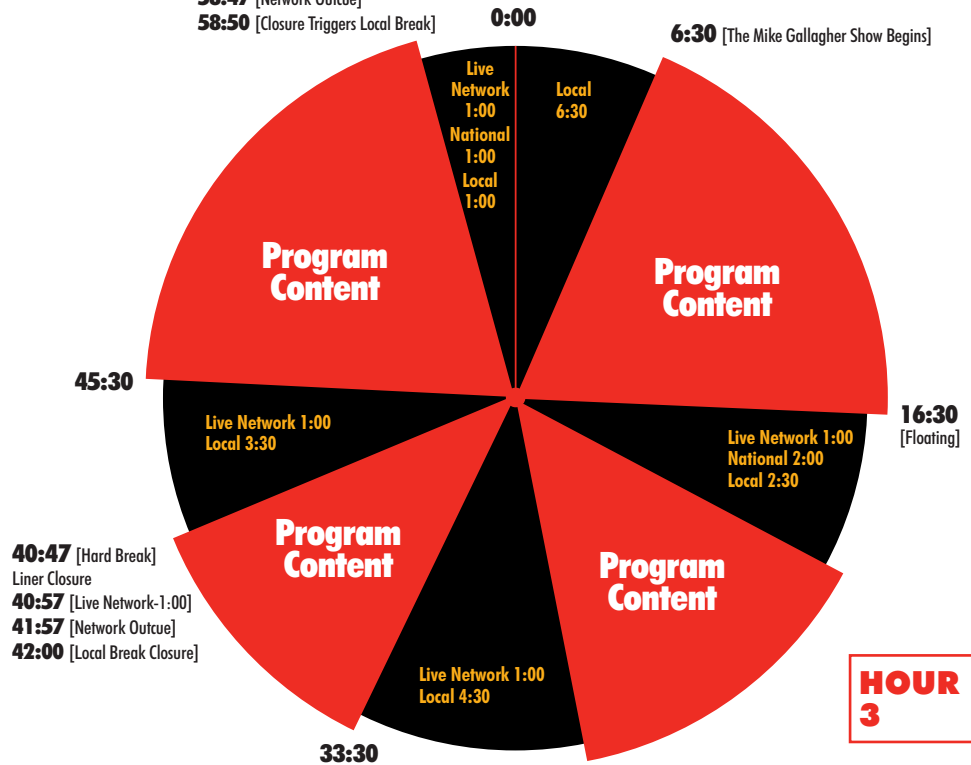

### REFEED

12 Noon-6PM ET

Additional  
refeeds  
available.

**56:35** [Hard Break]  
Liner  
**56:45** [Live Network-1:00]  
**58:47** [Network Outcue]  
**58:50** [Closure Triggers Local Break]

**56:35** [Hard Break]  
Liner  
**56:45** [Live Network-1:00]  
**58:47** [Network Outcue]  
**58:50** [Closure Triggers Local Break]

**40:47** [Hard Break]  
Liner Closure  
**40:57** [Live Network-1:00]  
**41:57** [Network Outcue]  
**42:00** [Local Break Closure]

**27:47** [Hard Break]  
**27:57** [Live Network-1:00]  
**28:57** [Network Outcue]  
**29:00** [Closure Triggers Local Break 4:30]