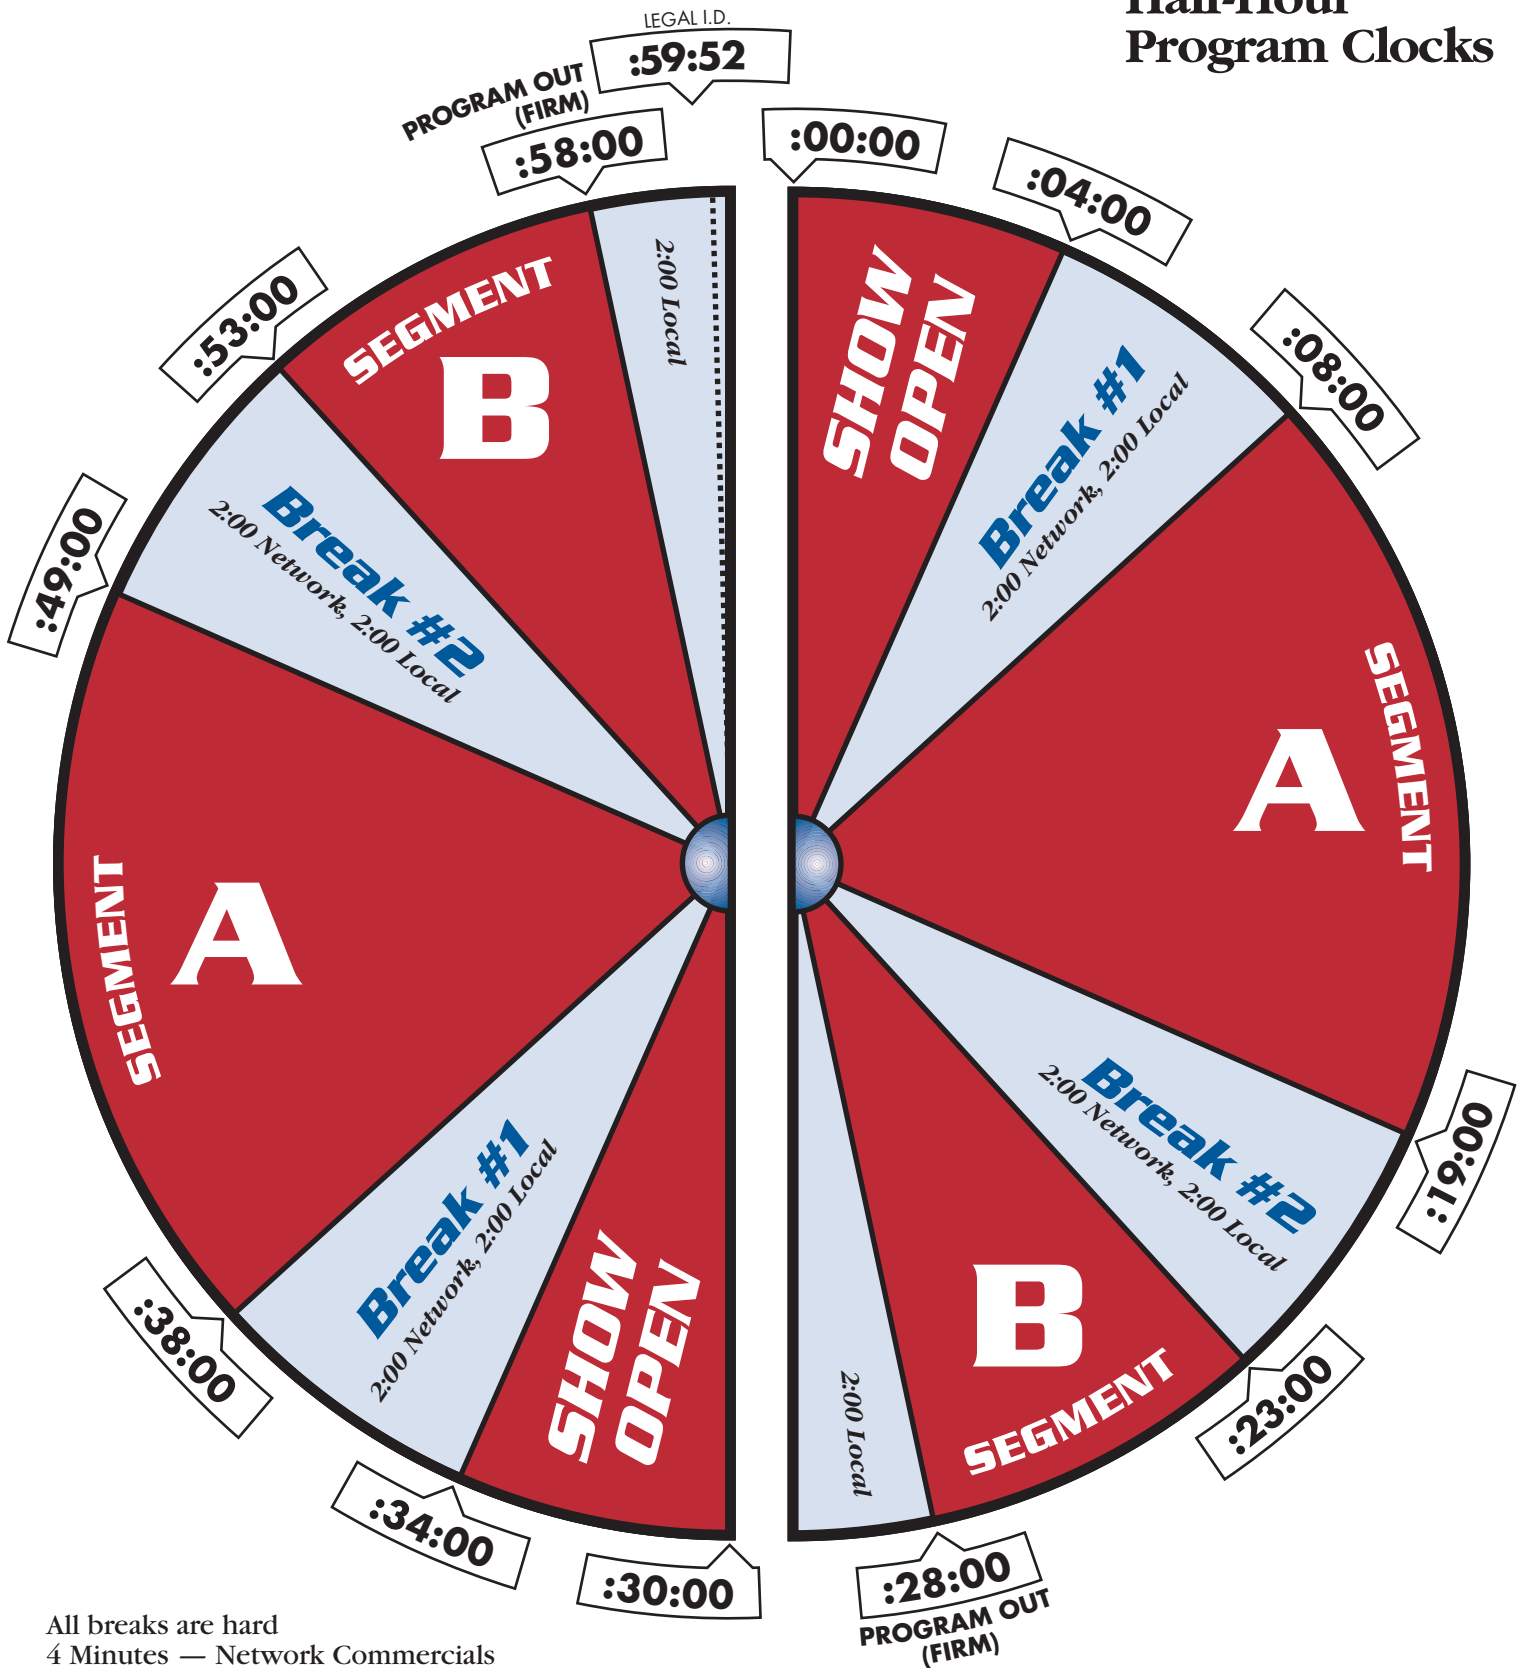

**Half-Hour
Program Clocks**

All breaks are hard
 4 Minutes — Network Commercials
 4 Minutes — Local Availability
 SRN will cover all local breaks with commercial inventory
 25Hz Tones fire before local breaks